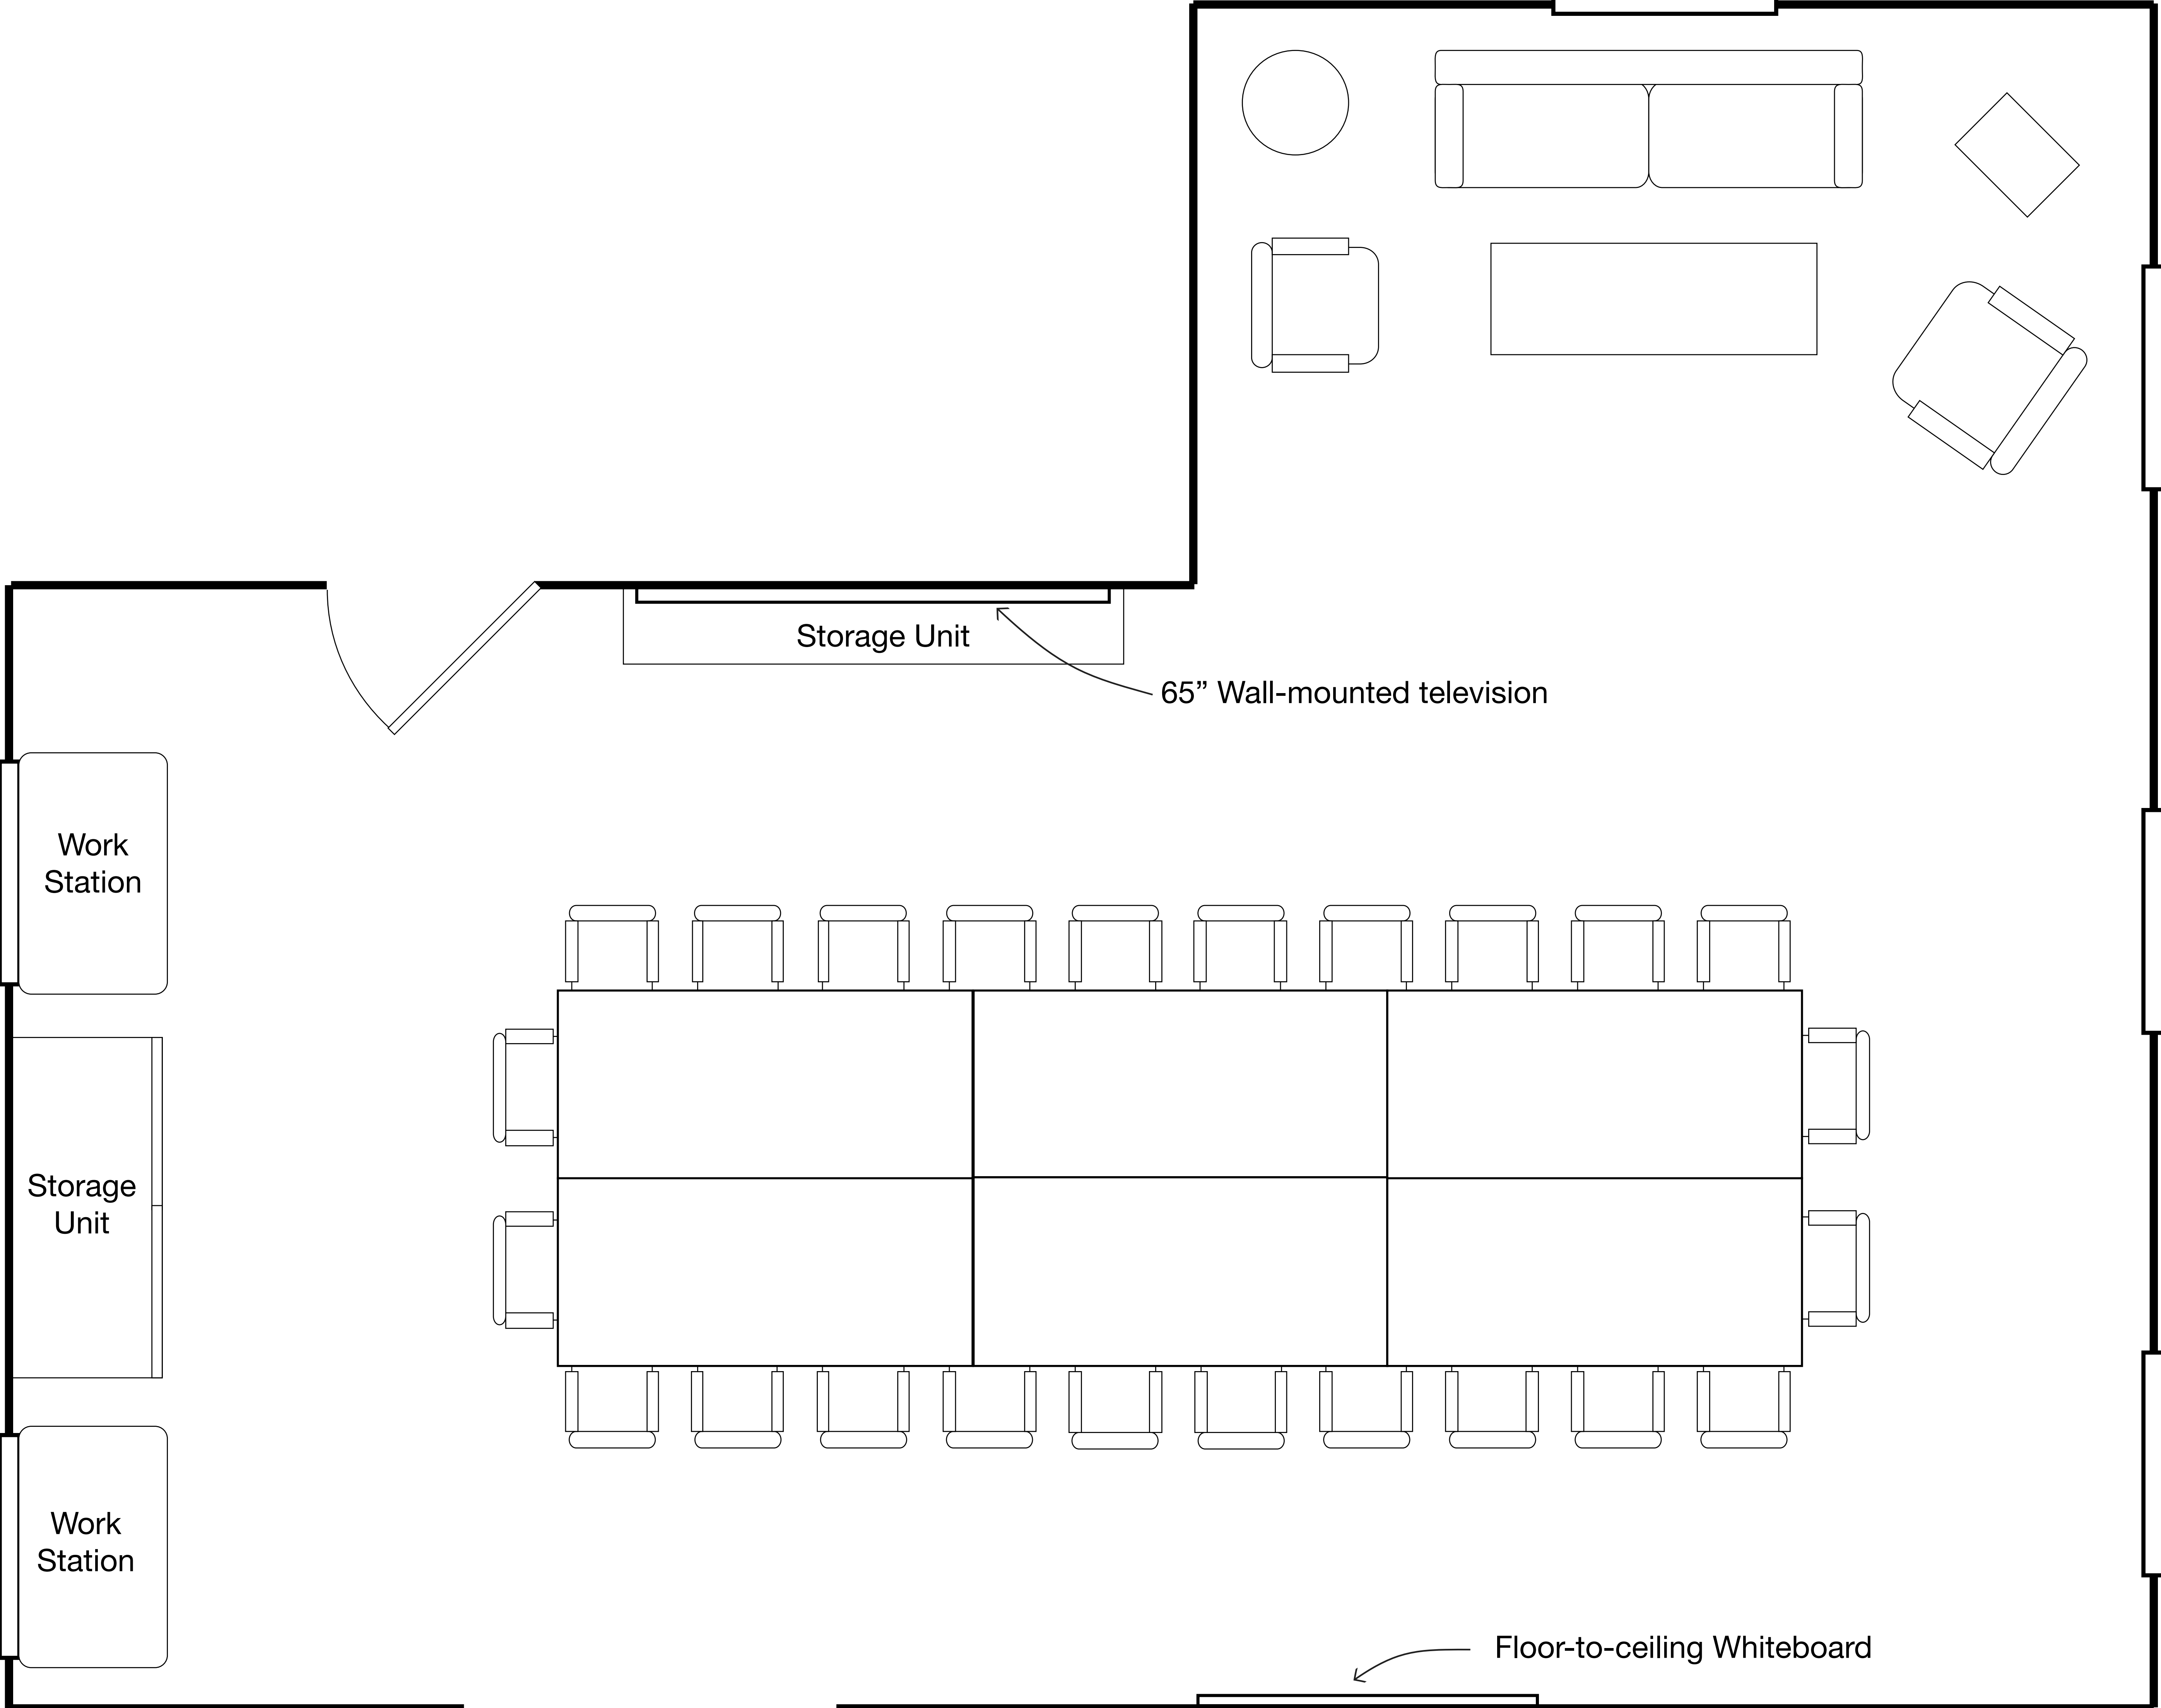

Storage Unit

65" Wall-mounted television

Work Station

Storage Unit

Work Station

Floor-to-ceiling Whiteboard

Storage Unit

65" Wall-mounted television

Work Station

Storage Unit

Work Station

Floor-to-ceiling Whiteboard

Storage Unit

65" Wall-mounted television

Work Station

Storage Unit

Work Station

Floor-to-ceiling Whiteboard