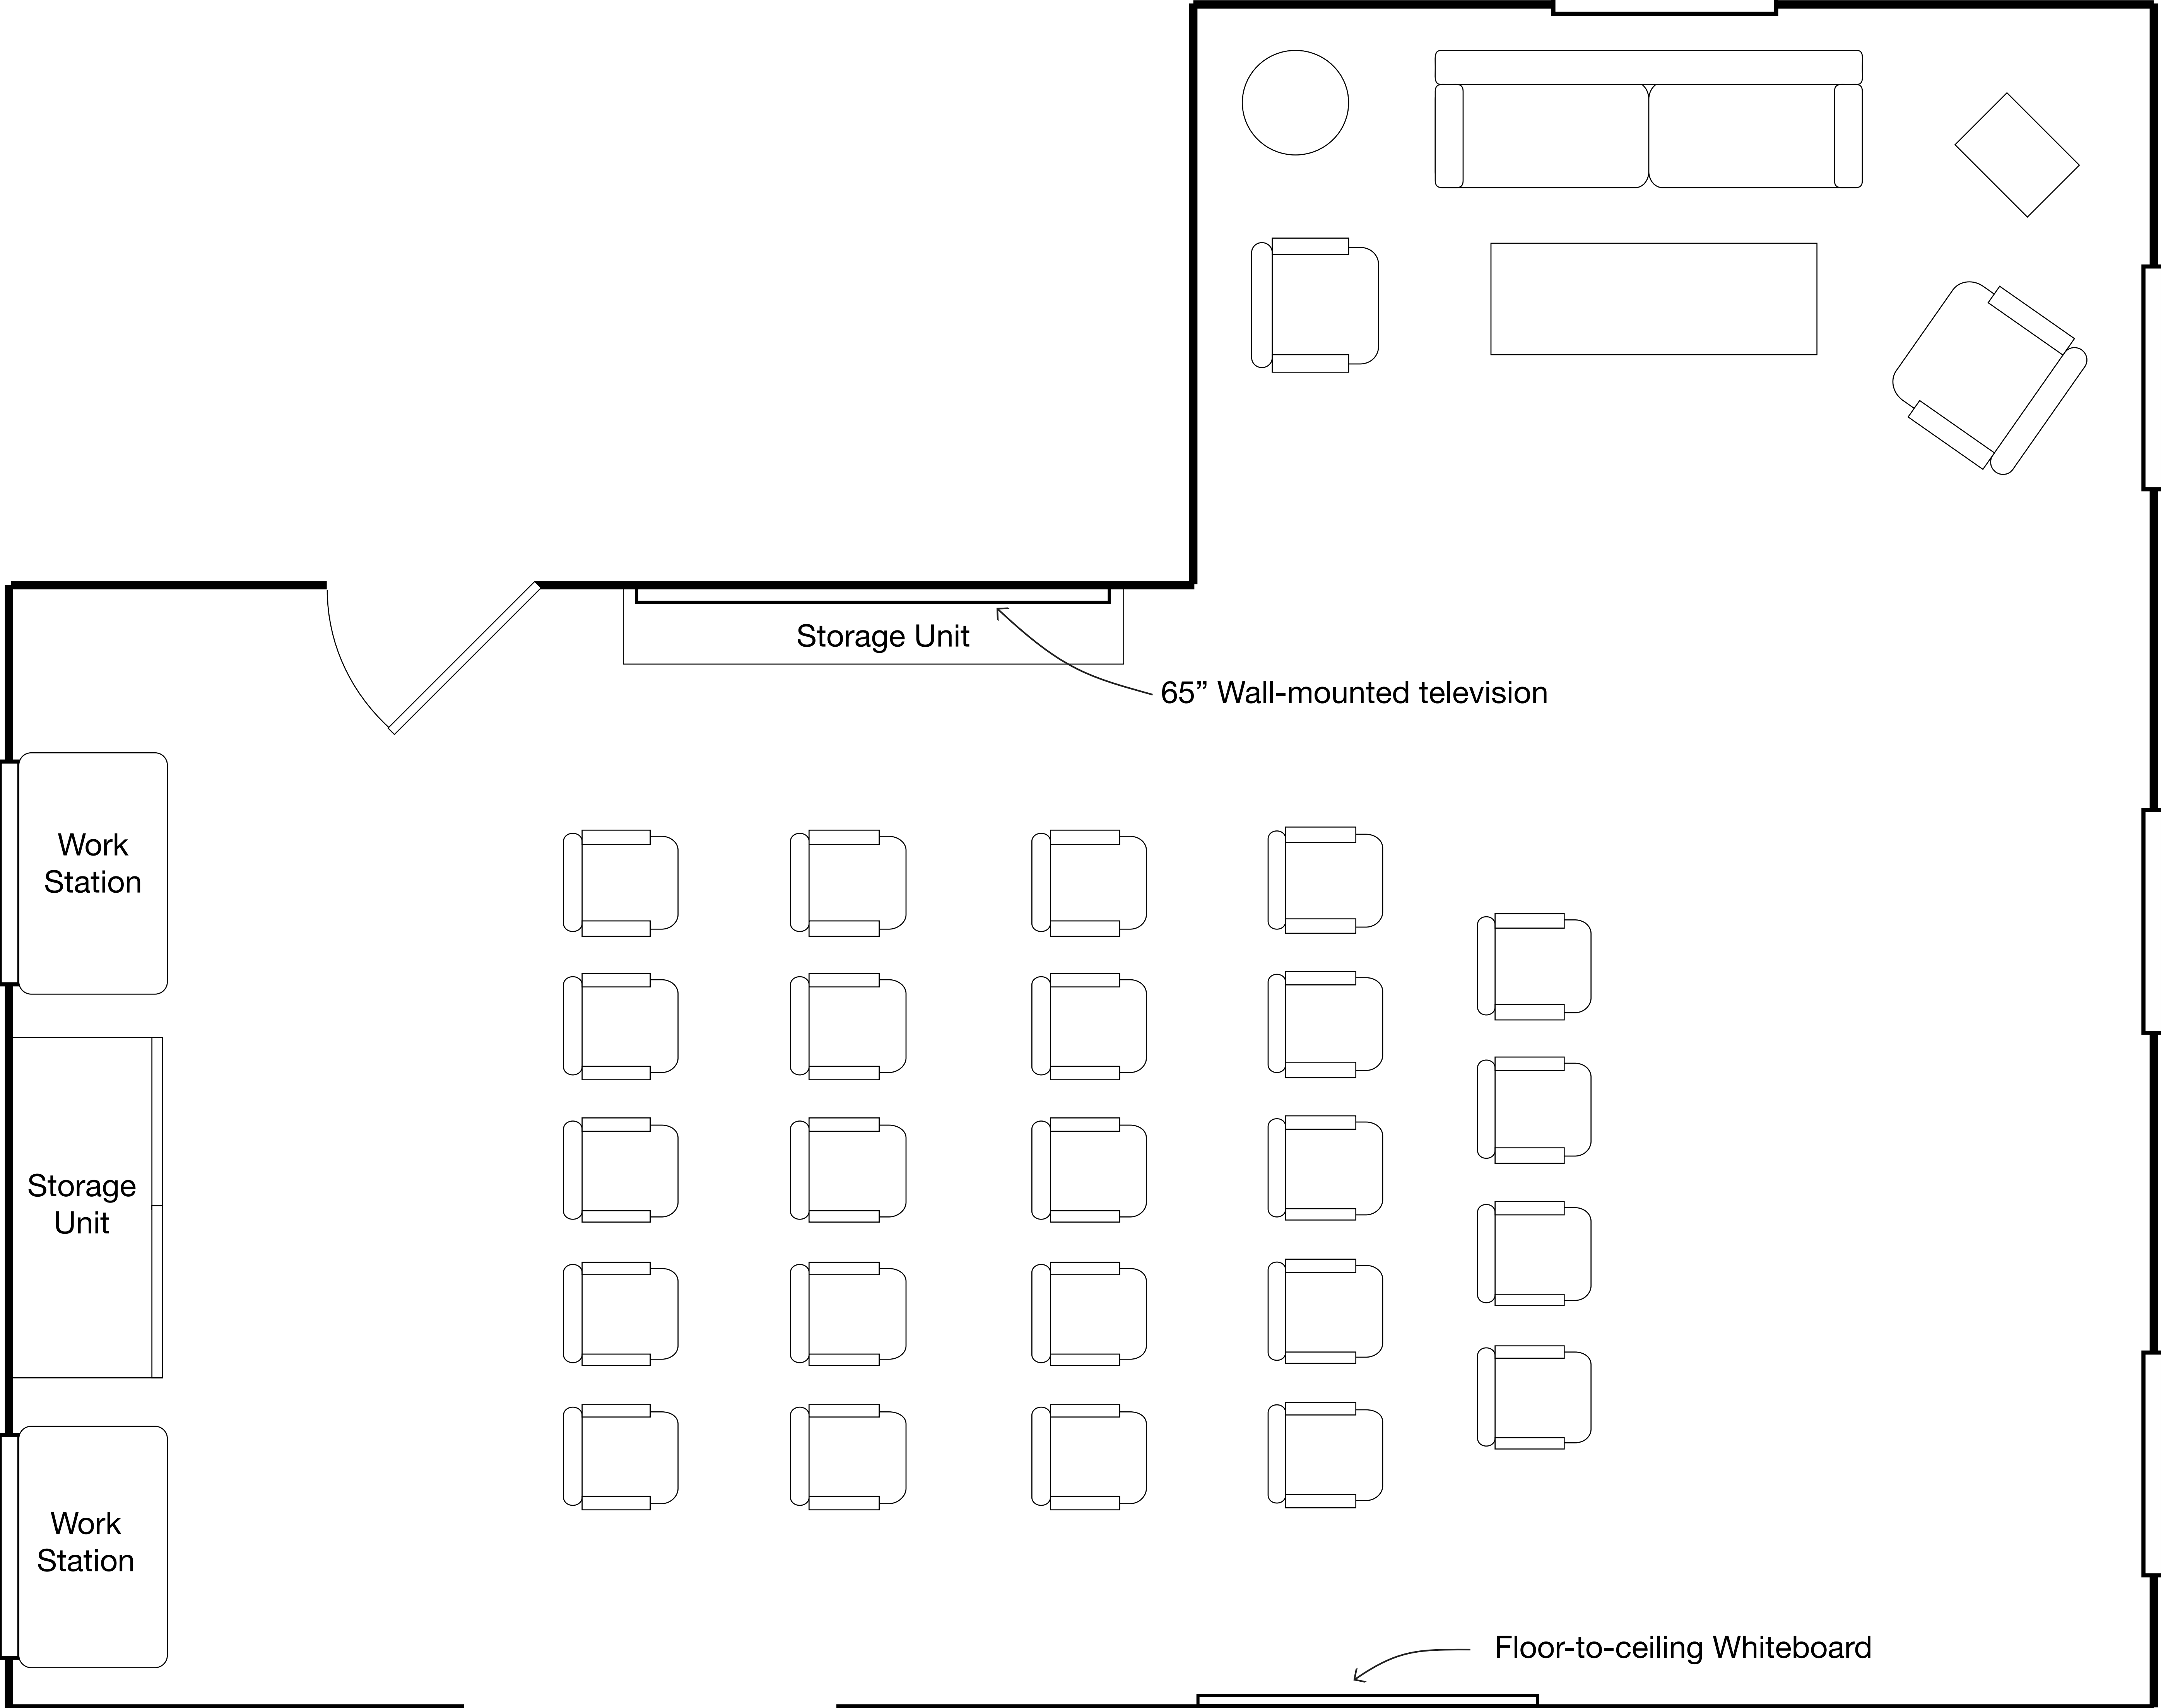

Storage Unit

65" Wall-mounted television

Work Station

Storage Unit

Work Station

Floor-to-ceiling Whiteboard

Storage Unit

65" Wall-mounted television

Work Station

Storage Unit

Work Station

Floor-to-ceiling Whiteboard

Storage Unit

65" Wall-mounted television

Work Station

Storage Unit

Work Station

Floor-to-ceiling Whiteboard